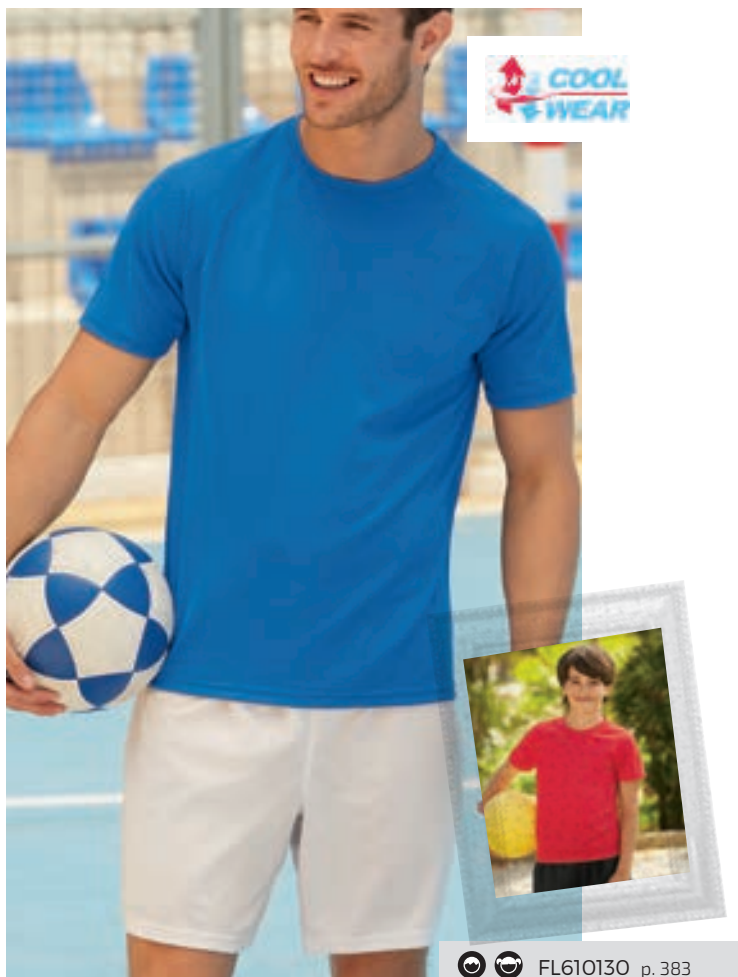

FRUIT OF THE LOOM

PERFORMANCE T

FL610130 p. 383

S, M, L, XL