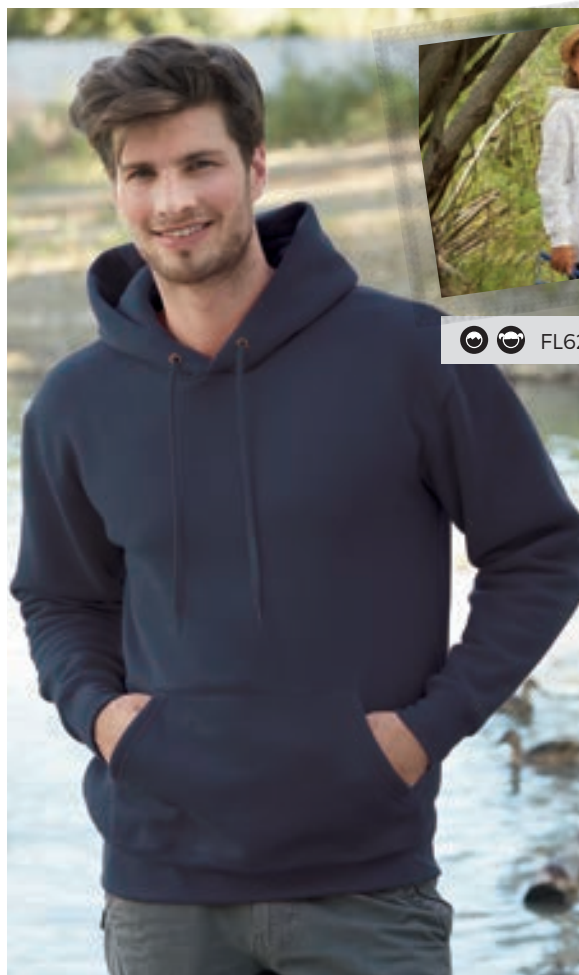

PREMIUM

ID.003

👤 👤 FL620370 p. 386