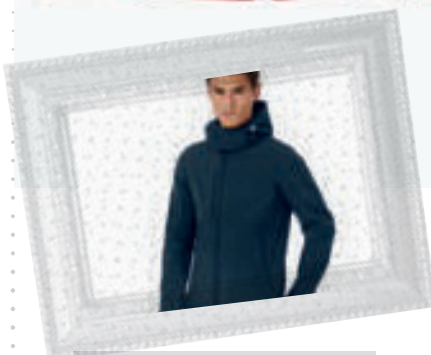

3/4, 5/6, 7/8, 9/11, 12/14

BC560085

Casaco Sweat B&C Hooded Full Zip Kids 280g - 80%
Algodão escovado / 20% Poliéster
Chaqueta Sweat B&C Hooded Full Zip Niños 280g - 80%
Algodón hilado / 20% Poliéster

SIROCCO KIDS

HOODED SOFTSHELL KIDS

HOODED

BC560009 p. 335

BC560054 p. 343

3/4, 5/6, 7/8, 9/11, 12/14

BC560044

Corta-vento B&C Sirocco Kids - Nylon tafetta impermeável
Cortaviento B&C Sirocco Kids - Nylon tafetta impermeable