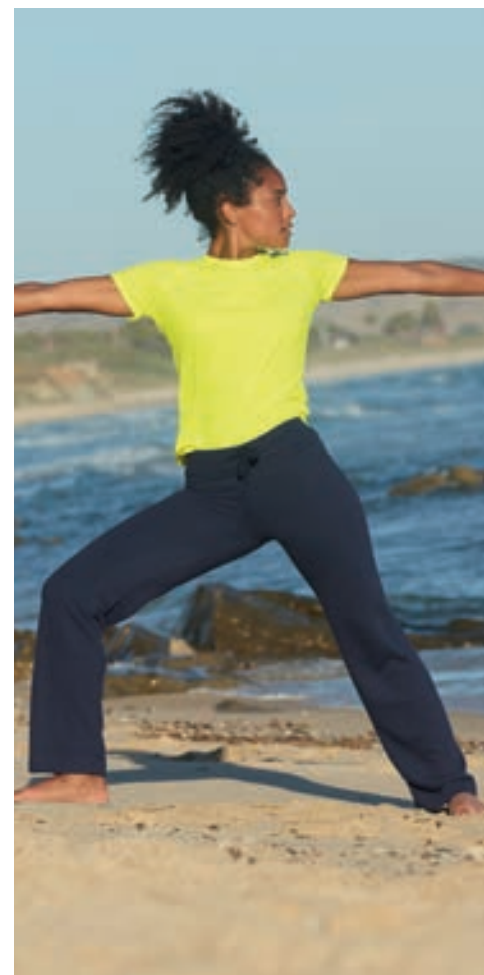

LADY-FIT

S, M, L, XL

RU570157

Calças HD Jog Pants 255g - 65% Poliéster / 35% Algodão
Pantalón HD Jog Pants 255g - 65% Poliéster / 35% Algodón

S, M, L, XL

FL640320

Calça Classic Open Hem 280g - 80% Algodão / 20% Poliéster
Pantalón Classic Open Hem 280g - 80% Algodón / 20% Poliéster

S, M, L, XL

FL640480

Calça Open Hem Lady-fit 280g - 80% Algodão / 20% Poliéster
Pantalón Open Hem Lady-fit 280g - 80% Algodón / 20% Poliéster